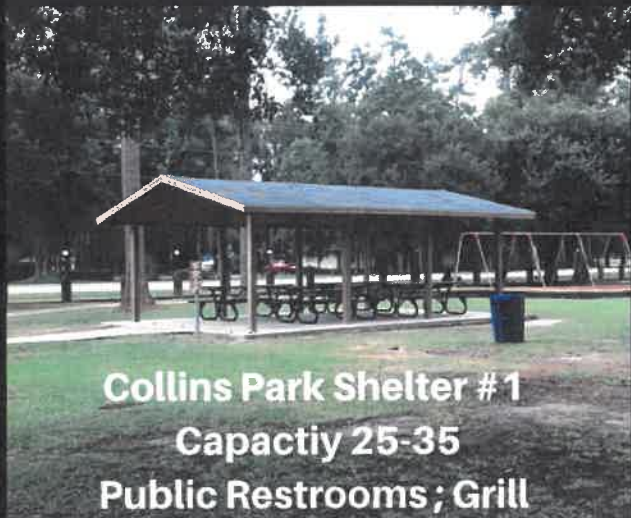

1/2 Day: 9am - 2:30pm OR 3pm - 8:30pm

\$15 City Resident/\$25 Non-Residents

Full Day: 9am - 9pm

\$30 City Residents/ \$50 Non residents

Collins Park Shelter #1
Capacity 25-35
Public Restrooms ; Grill

Collins Park Shelter #2
Capacity 25-35
Public Restrooms ; Grill