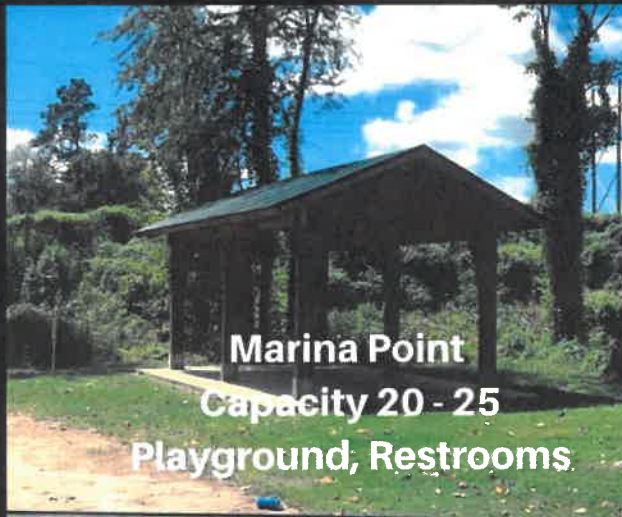

Riverfront Park
Capacity 20 - 25
Playground, Restrooms

Marina Point
Capacity 20 - 25
Playground; Restrooms