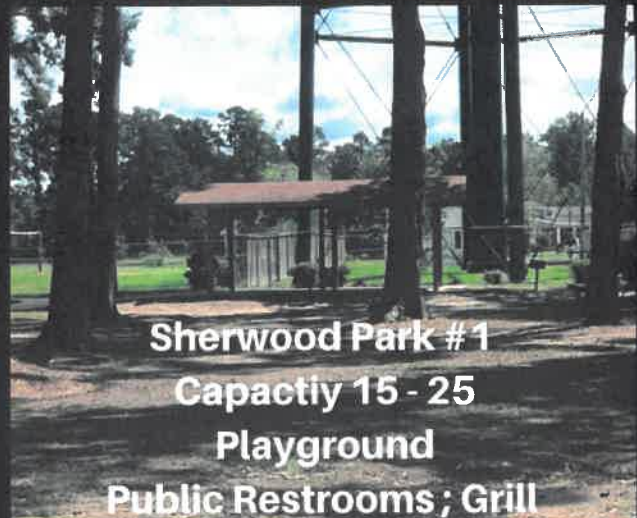

1/2 Day: 9am - 2:30pm OR 3pm - 8:30pm

\$15 City Resident/\$25 Non-Residents

Full Day: 9am - 9pm

\$30 City Residents/ \$50 Non residents

Collins Park Shelter #1
Capacity 25-35
Public Restrooms ; Grill

Collins Park Shelter #2
Capacity 25-35
Public Restrooms ; Grill

Billy Gardner Rec. Complex
Inclusive Playground
Capacity 80 - 100
Public Restrooms ; Grill

Sherwood Park #1
Capacity 15 - 25
Playground
Public Restrooms ; Grill

Sherwood Park 2
Capacity 15 - 25
Public Restrooms ; Grill

Riverfront Park
Capacity 20 - 25
Playground, Restrooms

Marina Point
Capacity 20 - 25
Playground; Restrooms