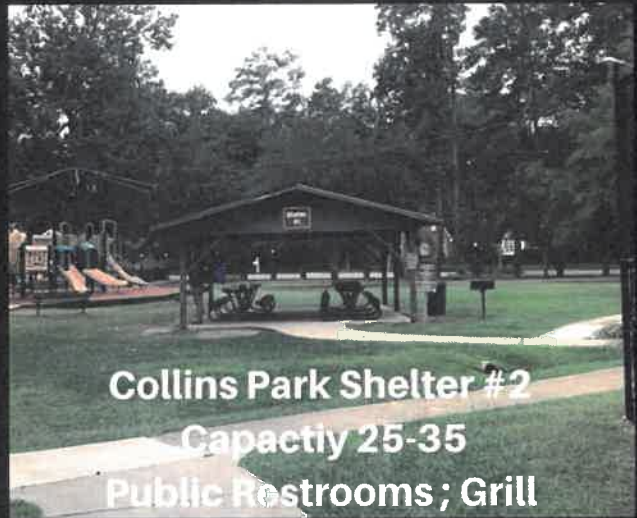

1/2 Day: 9am - 2:30pm OR 3pm - 8:30pm

\$15 City Resident/\$25 Non-Residents

Full Day: 9am - 9pm

\$30 City Residents/ \$50 Non residents

Collins Park Shelter #1
Capacity 25-35
Public Restrooms ; Grill

Collins Park Shelter #2
Capacity 25-35
Public Restrooms ; Grill