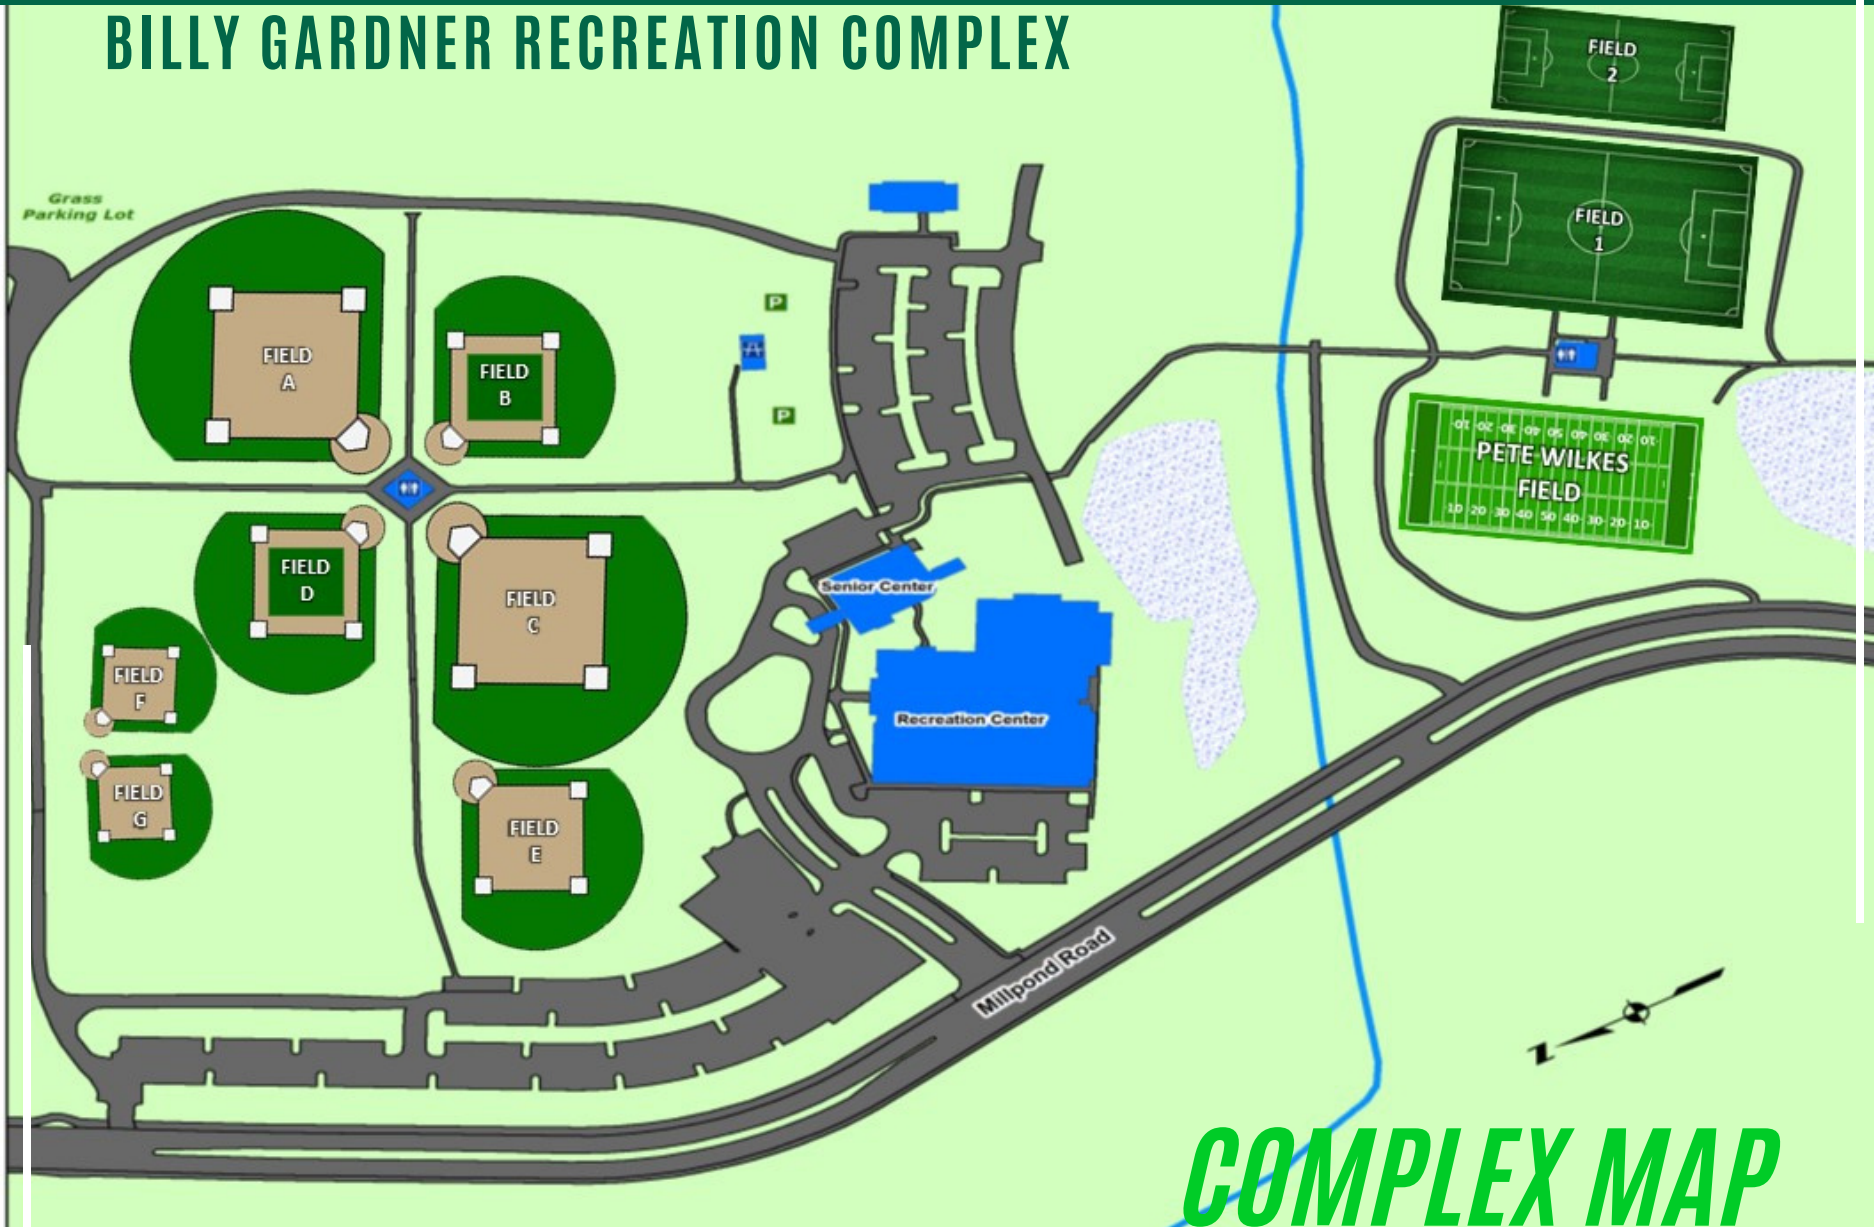

CONWAY PARKS & RECREATION

BILLY GARDNER RECREATION COMPLEX

COMPLEX MAP

1515 MILL POND RD
CONWAY, SC

(843)488-1950